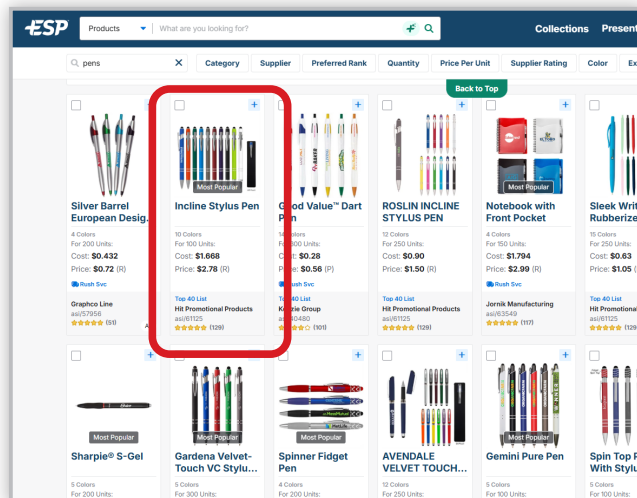

MOST POPULAR

What Is Most Popular?

Most Popular is an ad unit that is seamlessly integrated into search result listings but appears 1.5x larger than other product cards.

Why Is It Beneficial?

Most Popular is an eye-catching ad spot among the search listings. It builds brand recognition and visibility right after a search is conducted.

Features Included

- Product card is 1.5x larger than the rest of listings
- "Most Popular" burst
- Option for 10 or 20 products

Rate

10 products: \$375/mo.

20 products: \$695/mo.

Contact your account executive to learn more.