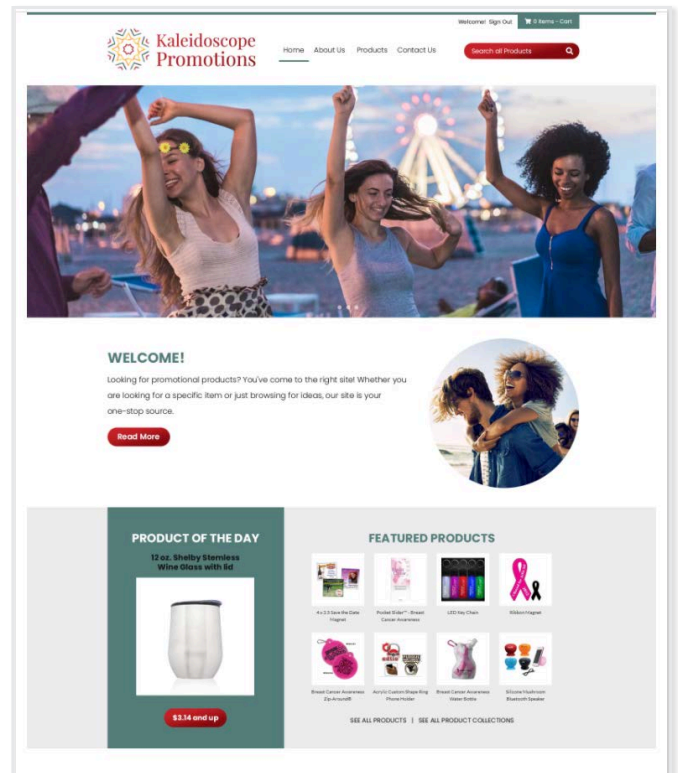

SUPPLIER ESP WEBSITES

What are Supplier ESP Websites?

Supplier ESP Websites™ pull your product information right from ESP®, making them maintenance free. User-friendly features make establishing a professional online presence easy.

Why Is It beneficial?

A Supplier ESP Website can incorporate Product Collections to give your customers the ultimate shopping experience. There are also a variety of templates to choose from to discover the perfect aesthetic for your company and brand.

Features included

- **Seamless Integration:** Already have an existing site? ASI® can replicate it while integrating a custom e-commerce allowance on a secure domain.
- **Basic:** Choose from one of our templates.
- **Custom:** Our in-house creative agency, ASI Creative Labs, will design a website that's customized to your brand.

Rate

Starting at $695

Contact your account executive to learn more.